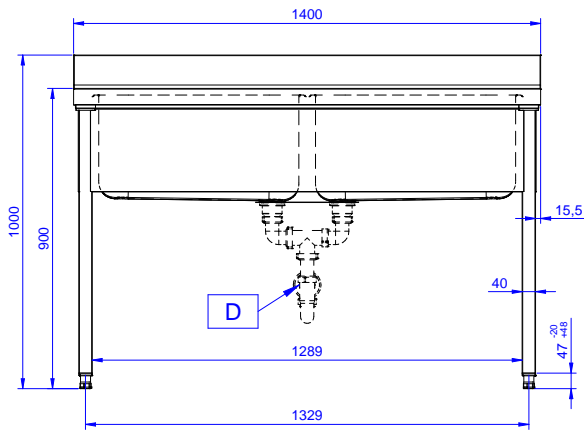

Sink Unit with 2 bowls
600x500mm, 1400mm

Short Form Specification

Item No. _____

Made from 304 AISI stainless steel. The 50mm high worktop in 304 AISI stainless steel, 1mm in thickness, is sound-deadened and has an overflow rim and welded corners. Integral rear upstand, h=100mm, with 8mm radius. All-round apron. Square section legs 40x40mm on 1" height-adjustable feet (+/-20mm)

N. 2 bowls mm600x500x300h with overflow pipe and 2" drain hole.

Construction

- 50 mm worktop in 304 AISI stainless steel, 10/10 in thickness with overflow rim along the top.
- Square section legs and 40 mm height-adjustable feet in 304 AISI stainless steel.
- Sink tops easily slotted onto the legs and taps are easily installed from the rear.
- Delivered in knock-down package.
- Wide range of taps are available to suit every need.
- 100 mm upstand with 10 mm radiused corner and 13 mm deep, designed to be used against a wall.

Optional Accessories

- Lower shelf for 1400mm tables and sinks PNC 855146
- Set of 4 wheels (2 with brake) d. 100mm for tables and sinks (total height on wheels= 993 mm) PNC 855150
- 3-sided underframe for 1400mm tables PNC 855153
- Elbow operated mixer tap with spout 3/4", single hole PNC 855322
- Elbow operated mixer tap with short spout 3/4", single hole PNC 855323
- Foot operated mixer tap (hot and cold) with spout 3/4" PNC 855328
- Single plastic drain syphon 2" for Sinks PNC 895313

APPROVAL: _____

Experience the Excellence
www.electroluxprofessional.com

Front

Side

D = Drain

Top

Key Information:

External dimensions, Width:	1400 mm
132809 (LG1426PN)	
External dimensions, Depth:	700 mm
External dimensions, Height:	1000 mm
Upstand Dimensions, Height:	100 mm
Upstand Dimensions, Depth:	13 mm
Upstand Dimensions, Radius:	R=10
Bowls number	2
Bowl dimensions	600x500xH320
Worktop thickness:	50 mm
Net weight:	46 kg