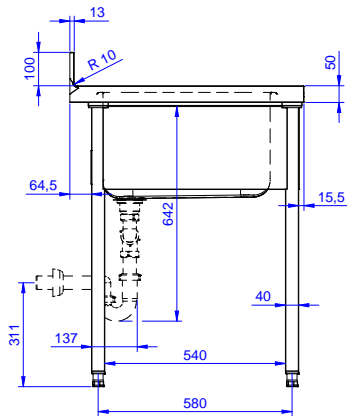

Sink Unit with 2 bowls
600x500mm, 1400mm

Short Form Specification

Item No. _____

Made from 304 AISI stainless steel. The 50mm high worktop in 304 AISI stainless steel, 1mm in thickness, is sound-deadened and has an overflow rim and welded corners. Integral rear upstand, h=100mm, with 8mm radius. All-round apron. Square section legs 40x40mm on 1" height-adjustable feet (+/-20mm)

N. 2 bowls mm600x500x300h with overflow pipe and 2" drain hole.

Construction

- 50 mm worktop in 304 AISI stainless steel, 10/10 in thickness with overflow rim along the top.
- Square section legs and 40 mm height-adjustable feet in 304 AISI stainless steel.
- Sink tops easily slotted onto the legs and taps are easily installed from the rear.
- Delivered in knock-down package.
- Wide range of taps are available to suit every need.
- 100 mm upstand with 10 mm radiused corner and 13 mm deep, designed to be used against a wall.

Optional Accessories

- Lower shelf for 1400mm tables and sinks PNC 855146
- Set of 4 wheels (2 with brake) d. 100mm for tables and sinks (total height on wheels= 993 mm) PNC 855150
- 3-sided underframe for 1400mm tables PNC 855153
- Elbow operated mixer tap with spout 3/4", single hole PNC 855322
- Elbow operated mixer tap with short spout 3/4", single hole PNC 855323
- Foot operated mixer tap (hot and cold) with spout 3/4" PNC 855328
- Single plastic drain syphon 2" for Sinks PNC 895313

APPROVAL: _____

Experience the Excellence
www.electroluxprofessional.com

Front

Side

D = Drain

Top

Key Information:

External dimensions, Width:	1400 mm
132809 (LG1426PN)	
External dimensions, Depth:	700 mm
External dimensions, Height:	1000 mm
Upstand Dimensions, Height:	100 mm
Upstand Dimensions, Depth:	13 mm
Upstand Dimensions, Radius:	R=10
Bowls number	2
Bowl dimensions	600x500xH320
Worktop thickness:	50 mm
Net weight:	46 kg