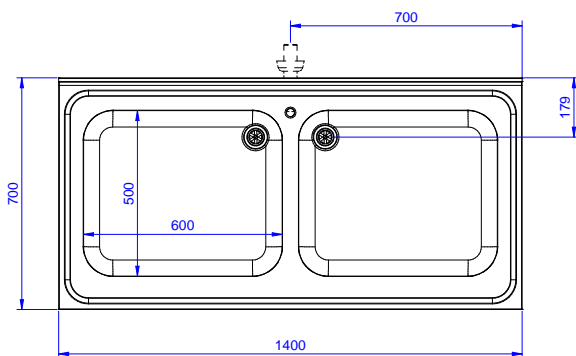

Sink Unit with 2 bowls
600x500mm, 1400mm

Short Form Specification

Item No. _____

Made from 304 AISI stainless steel. The 50mm high worktop in 304 AISI stainless steel, 1mm in thickness, is sound-deadened and has an overflow rim and welded corners. Integral rear upstand, h=100mm, with 8mm radius. All-round apron. Square section legs 40x40mm on 1" height-adjustable feet (+/-20mm)

N. 2 bowls mm600x500x300h with overflow pipe and 2" drain hole.

Construction

- 50 mm worktop in 304 AISI stainless steel, 10/10 in thickness with overflow rim along the top.
- Square section legs and 40 mm height-adjustable feet in 304 AISI stainless steel.
- Sink tops easily slotted onto the legs and taps are easily installed from the rear.
- Delivered in knock-down package.
- Wide range of taps are available to suit every need.
- 100 mm upstand with 10 mm radiused corner and 13 mm deep, designed to be used against a wall.

Optional Accessories

- Lower shelf for 1400mm tables and sinks PNC 855146
- Set of 4 wheels (2 with brake) d. 100mm for tables and sinks (total height on wheels= 993 mm) PNC 855150
- 3-sided underframe for 1400mm tables PNC 855153
- Elbow operated mixer tap with spout 3/4", single hole PNC 855322
- Elbow operated mixer tap with short spout 3/4", single hole PNC 855323
- Foot operated mixer tap (hot and cold) with spout 3/4" PNC 855328
- Single plastic drain syphon 2" for Sinks PNC 895313

APPROVAL: _____

Experience the Excellence
www.electroluxprofessional.com

Front

Side

D = Drain

Top

Key Information:

External dimensions, Width:	1400 mm
132809 (LG1426PN)	
External dimensions, Depth:	700 mm
External dimensions, Height:	1000 mm
Upstand Dimensions, Height:	100 mm
Upstand Dimensions, Depth:	13 mm
Upstand Dimensions, Radius:	R=10
Bowls number	2
Bowl dimensions	600x500xH320
Worktop thickness:	50 mm
Net weight:	46 kg